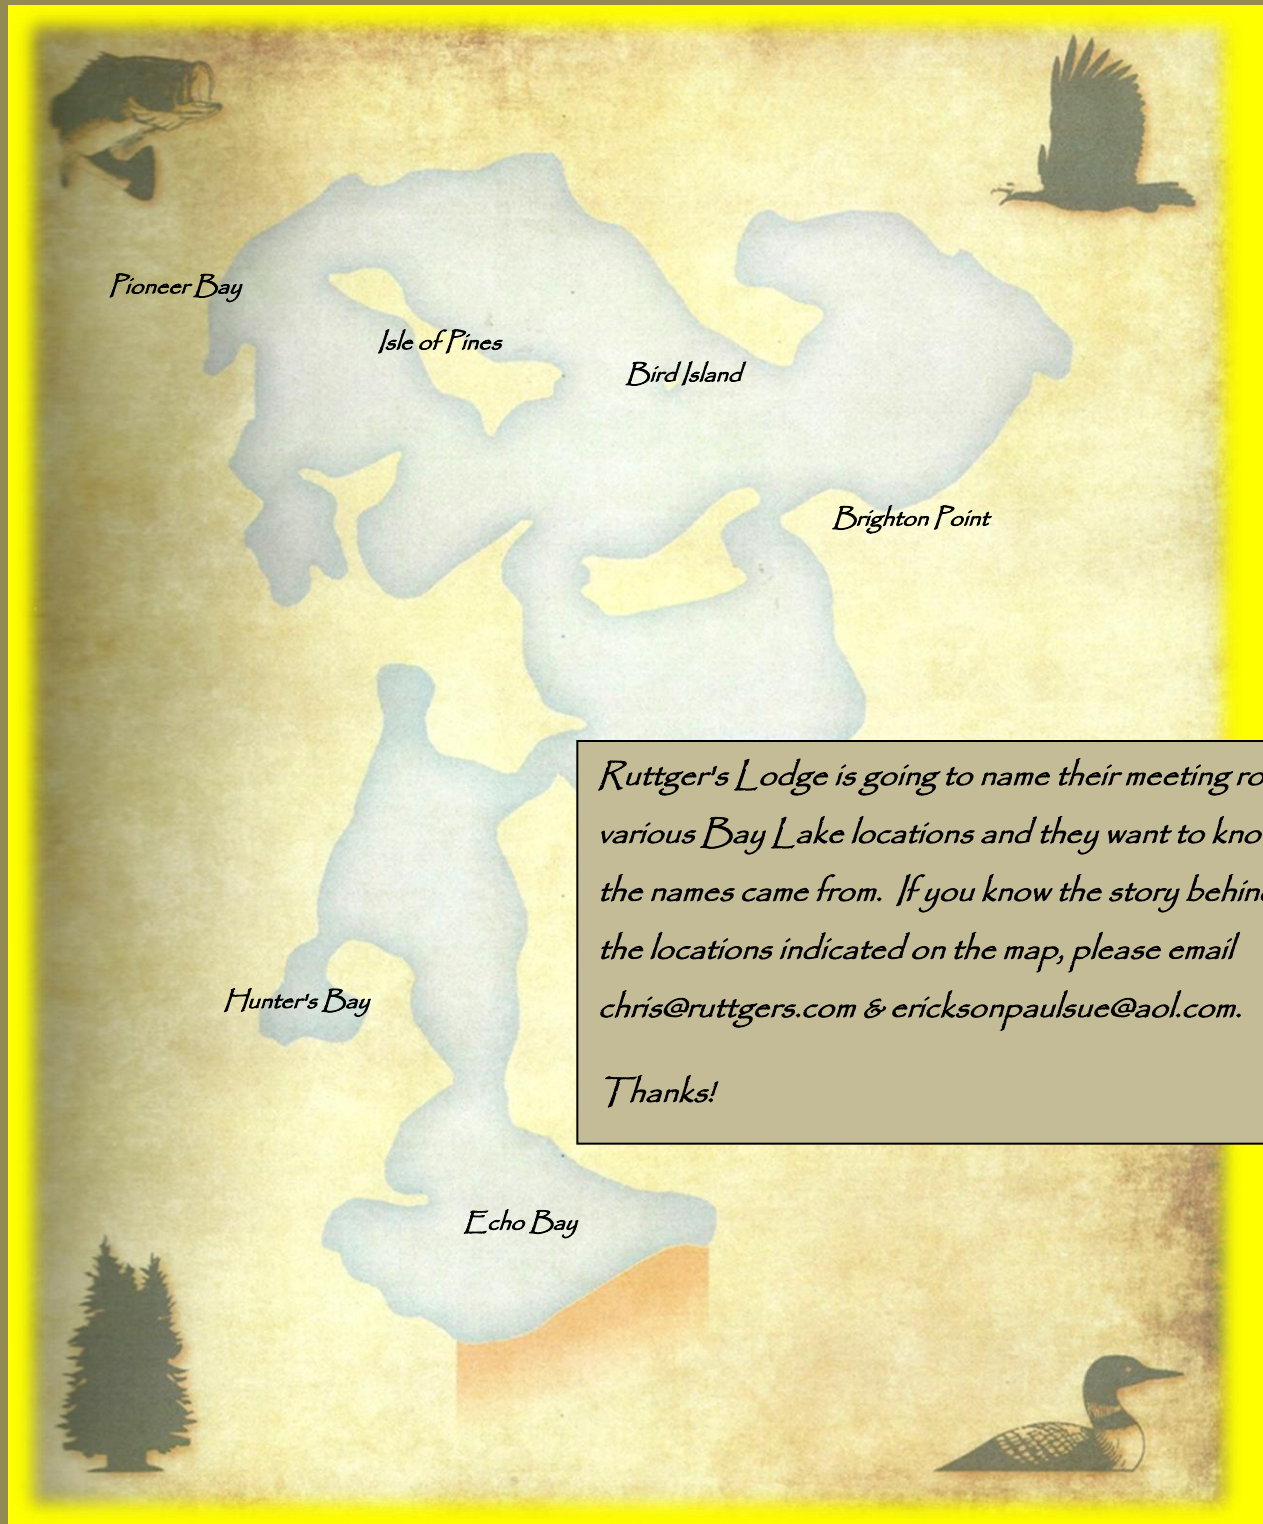

Help Needed

Ruttger's Lodge is going to name their meeting rooms after various Bay Lake locations and they want to know where the names came from. If you know the story behind any of the locations indicated on the map, please email chris@ruttgers.com & ericksonpaulsue@aol.com.